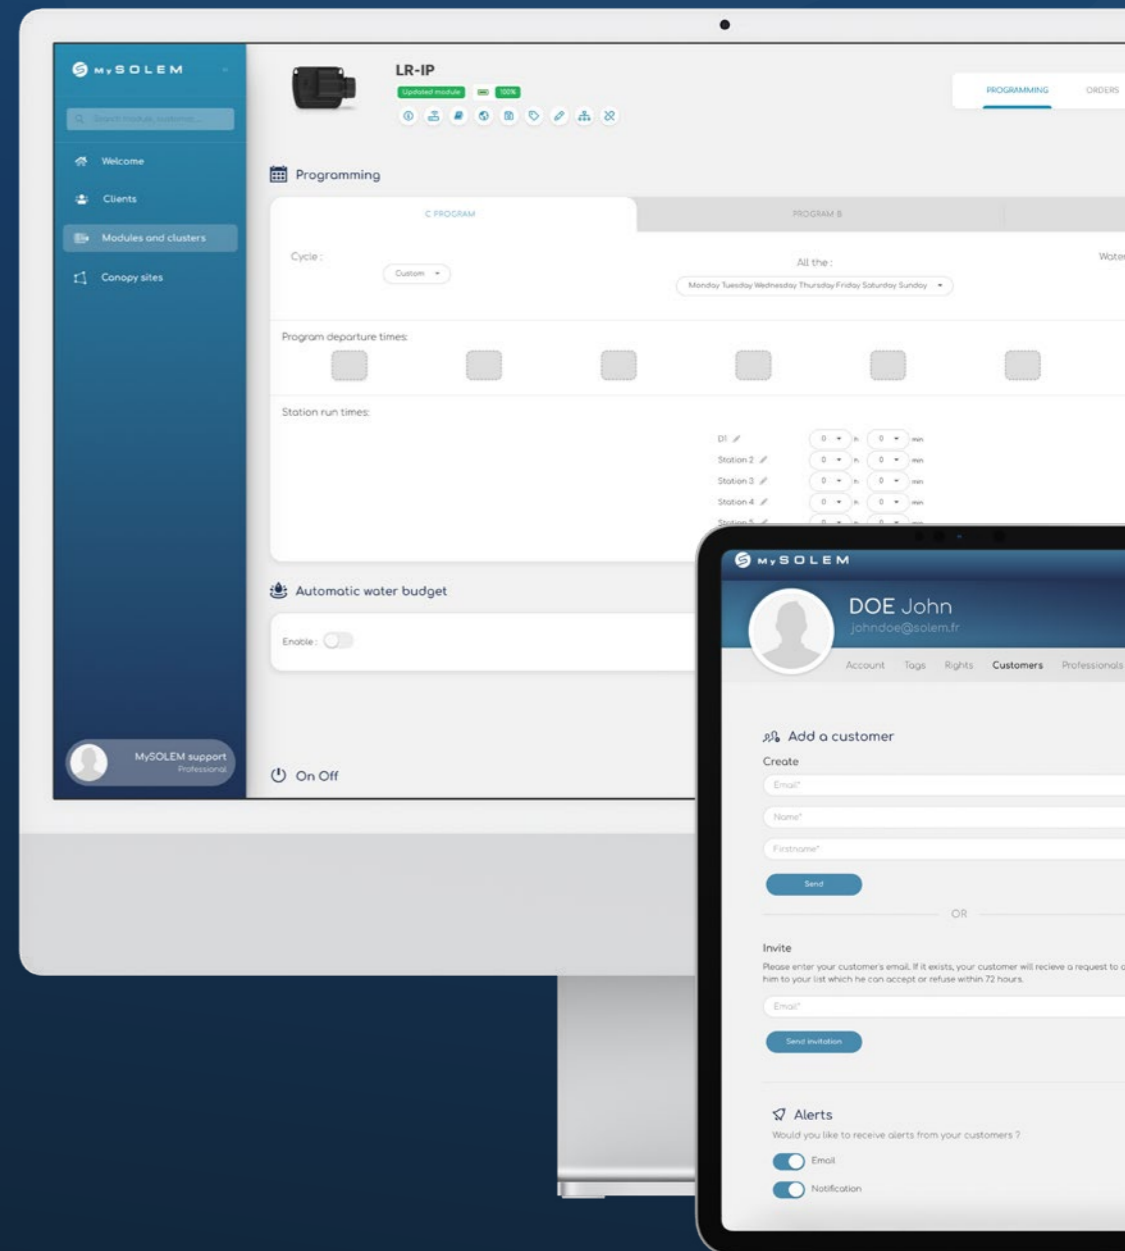

SOLEM

CONNECTED GARDEN

WATERING | POOL | LIGHTING

solem-irrigation.com

2024 EDITION

FREE APPS

GARDEN IRRIGATION MADE EASY!

Program and control the watering of your garden remotely with the MySOLEM app. It is optimized with the Bluetooth® Smart V4 version available on most tablets and smartphones from the App Store or Google Play.

CONTROL YOUR HOME EXTERIOR REMOTELY

MyGARDEN allows you to control your **garden irrigation**, **outdoor pool**, and **architectural lighting** through a free and easy-to-use application. MyGARDEN is optimized with the Bluetooth® Smart V4 version, available on most tablets and smartphones. *This application is also compatible with MySOLEM.*

FREE ONLINE PLATFORM

AN ONLINE MANAGEMENT PLATFORM MADE BY IRRIGATION PROFESSIONALS FOR IRRIGATION PROFESSIONALS

To access additional features (not available on the apps) such as bulk orders, site management site cartography (CANOPY), and user management (Pro account), access our online platform at [MySOLEM.com](https://www.mysolem.com) from a computer. All your programs and products are automatically synchronized on real time on the online platform and the apps.