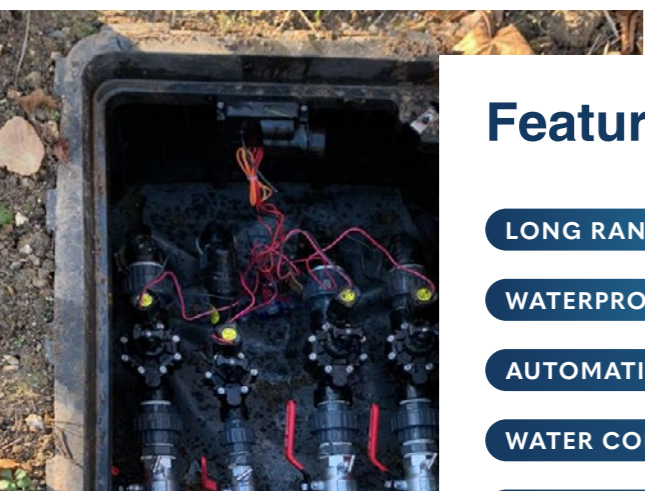

Compatibility	9V	Power	9V
Inputs	or or	Connection	
Stations	1/2/4/6	Control	Remote

800m*

LR-IP-ECO

9V Dual Power Irrigation Controller

3-year WARRANTY

The LR-IP-ECO is a battery-powered, waterproof Bluetooth® and LoRa™ watering controller that shares the same features as the LR-IP. It also features a rechargeable battery, powered by a turbine installed on the pipe, to extend the life of the 9V battery. Thanks to the turbine, measure your daily water consumption and control the flow and leak risks.

Compatibility	9V	Power	Turbine 9V
Inputs	or or	Connection	
Stations	1/2/4/6	Control	Remote

Features

LONG RANGE

WATERPROOF

AUTOMATIC WATER BUDGET p.13

WATER CONSUMPTION MONITORING p.22

VALVE STATUS CONTROL

SCAN TO VIEW SPECIFICATIONS