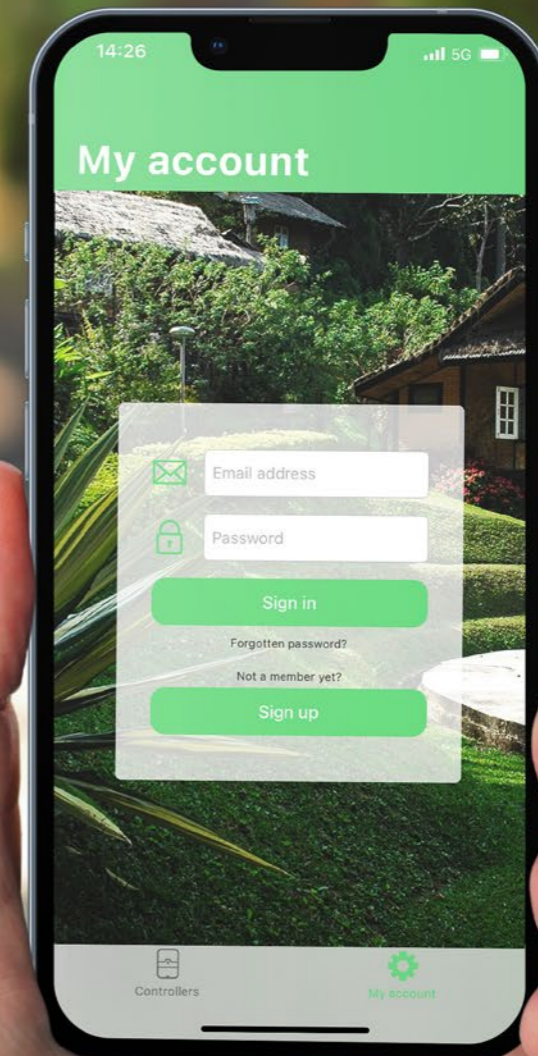

Compatibility	24V 	Power	24V 
Inputs		Connection	 Bluetooth®
Stations	2/4/6/9	Control	Short range 

Features

SHORT RANGE: 10m

INDOOR

ASYNCHRONOUS MODE

SCAN TO VIEW PRODUCT SHEET

FREE APP

DOWNLOAD OUR APP & MANAGE YOUR GARDEN!

LONG RANGE WATERING

CONTROL YOUR IRRIGATION REMOTELY VIA WIFI

AUTOMATIC WATER BUDGET

FREE FEATURE

Automatically set your water budget according to the local weather forecast

Optimize your watering & save water!

-  Thank to its geolocation, each of your controllers can connect to the local weather forecast via the internet.
-  Define your automatic water budget activation rules (from 0 to 200%) according to rain and drought.
-  Available via the MySOLEM platform, this advanced feature checks 2 times per day (5am / 5pm) the activation of your defined rules according to the weather forecast.