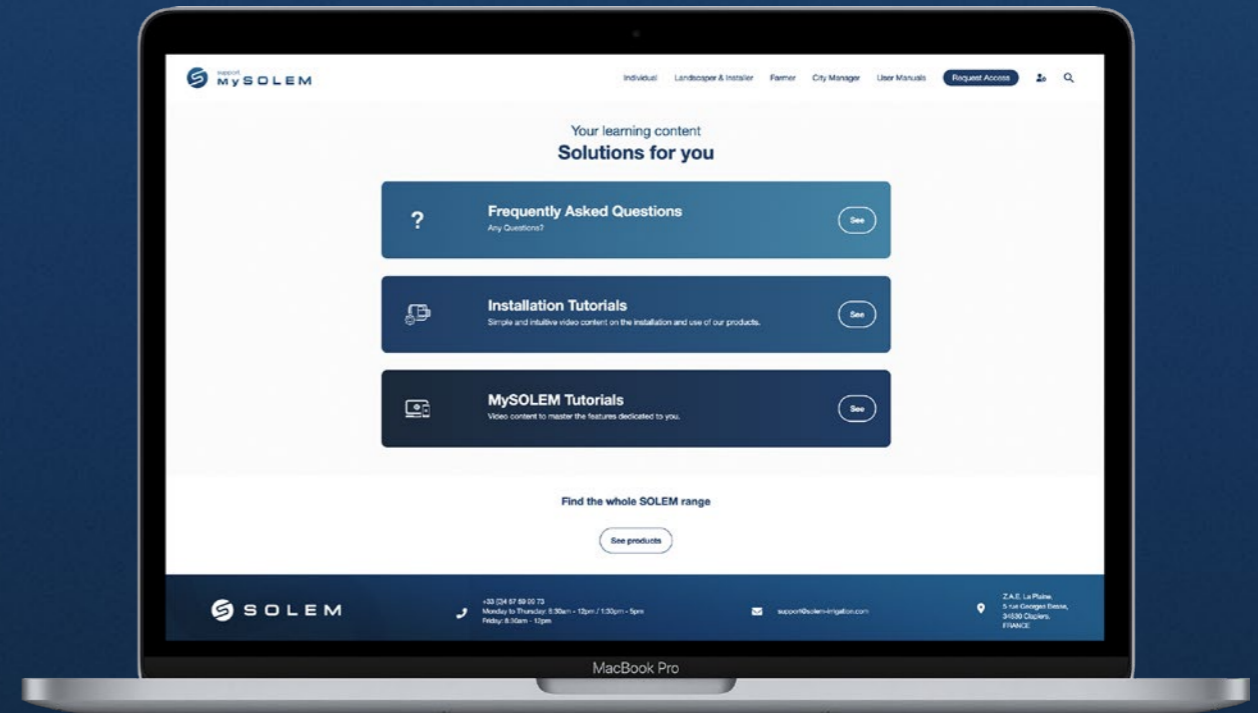

Useful links

App
MySOLEM

App
MyGARDEN

Platform
MySOLEM.com

Website
solem-irrigation.com

E-learning platform
support.mysolem.com

*About 12 hours of maintenance per year.

LEARN BY YOURSELF VIA OUR E-LEARNING ONLINE PLATFORM!

Installation
video tutorials

MySOLEM
video tutorials

FAQ

Product
documentation

support.mysolem.com

SCAN & DISCOVER!

Request professional access

1. Go to <https://support.mysolem.com/en>.
2. Click « Request Access » at the upper right corner.
3. Click « Login with MySOLEM ».
4. Login via MySOLEM & fill in the form.
5. Validation of your access within 2 working days.