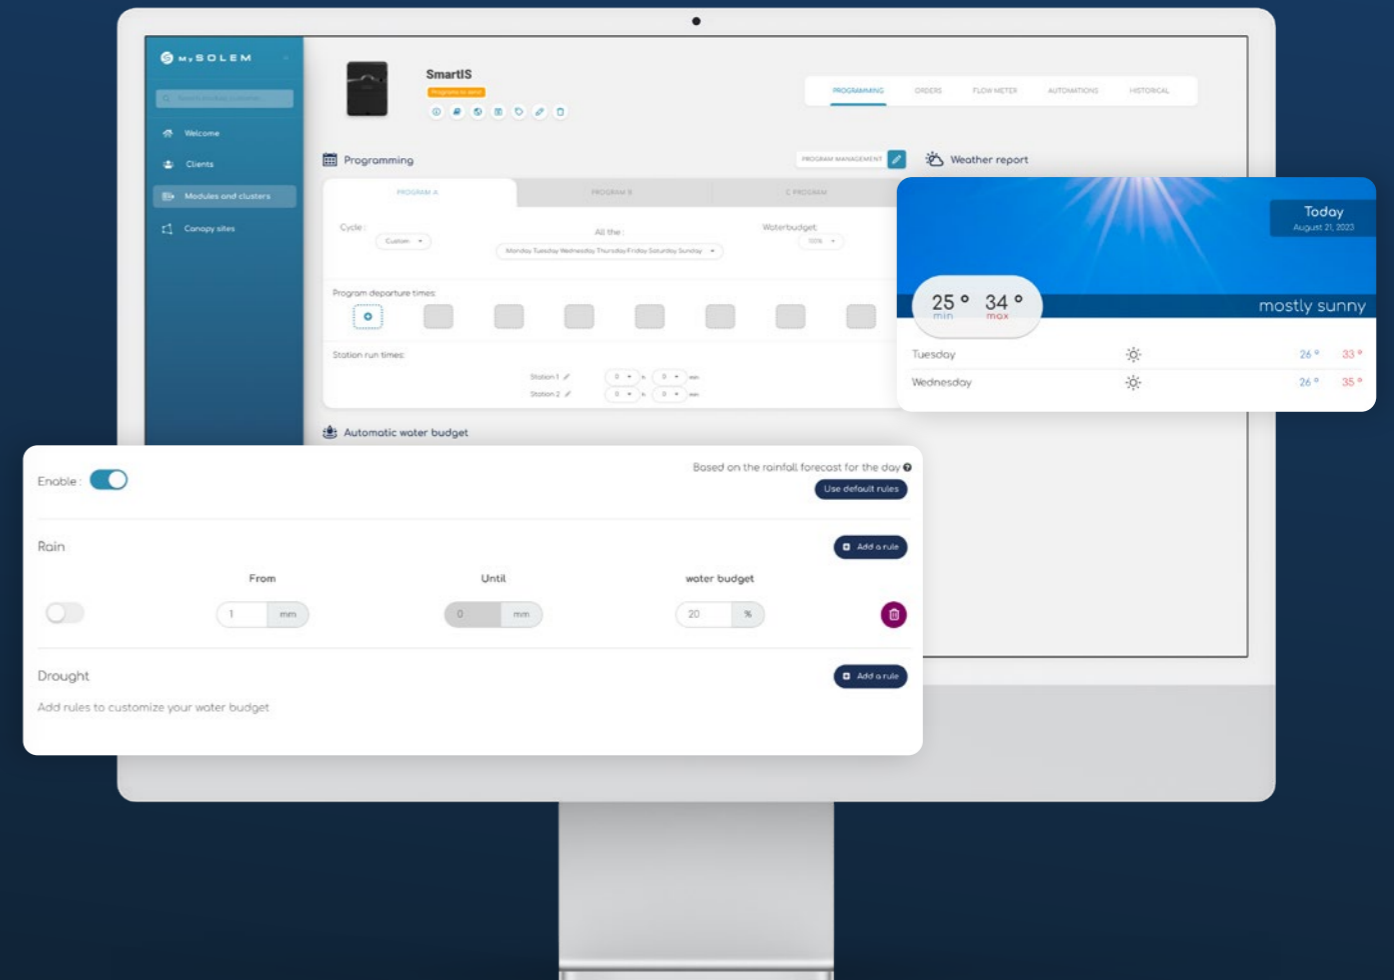

LONG RANGE WATERING

CONTROL YOUR IRRIGATION REMOTELY VIA WIFI

AUTOMATIC WATER BUDGET

FREE FEATURE

Automatically set your water budget according to the local weather forecast

Optimize your watering & save water!

-  Thank to its geolocation, each of your controllers can connect to the local weather forecast via the internet.
-  Define your automatic water budget activation rules (from 0 to 200%) according to rain and drought.
-  Available via the MySOLEM platform, this advanced feature checks 2 times per day (5am / 5pm) the activation of your defined rules according to the weather forecast.