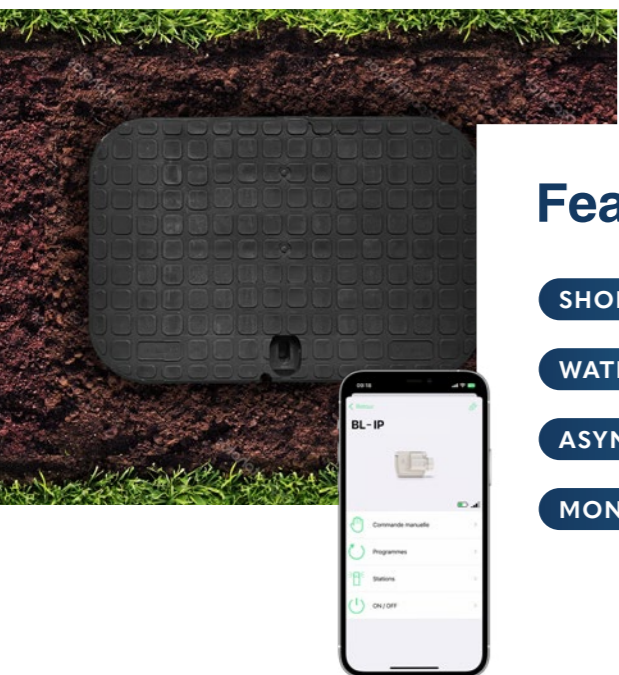

It only takes a few minutes to install.
Screw the controller onto your garden tap.
Add a dripline or oscillating sprinkler.
Insert a battery and pair the BL-NR to Bluetooth®.
Start setting up your programs!

Features

SHORT RANGE: 10m

MISTING

SCAN TO VIEW
PRODUCT SHEET

BL-IP

9V Controller

3-year WARRANTY

The BL-IP is a battery-powered, waterproof Bluetooth® watering controller capable to program 9V solenoid valves sequentially. Its use is ideal for underground installations: no need to open manholes!

Compatibility	9V	Power	9V
Input		Connection	Bluetooth®
Stations	1/2/4/6	Control	Short range

Features

SHORT RANGE: 10m

WATERPROOF

ASYNCHRONOUS MODE

MONTHLY WATER BUDGET

NEW

SCAN TO VIEW PRODUCT SHEET

WooBee

9V Controller with Screen

3-year WARRANTY

The WooBee is a battery-powered, waterproof Bluetooth® watering controller capable to program 9V solenoid valves sequentially. It also features a large display for easy use. Its water meter input enables you to take action in the event of leaks, over- or under-consumption of water.